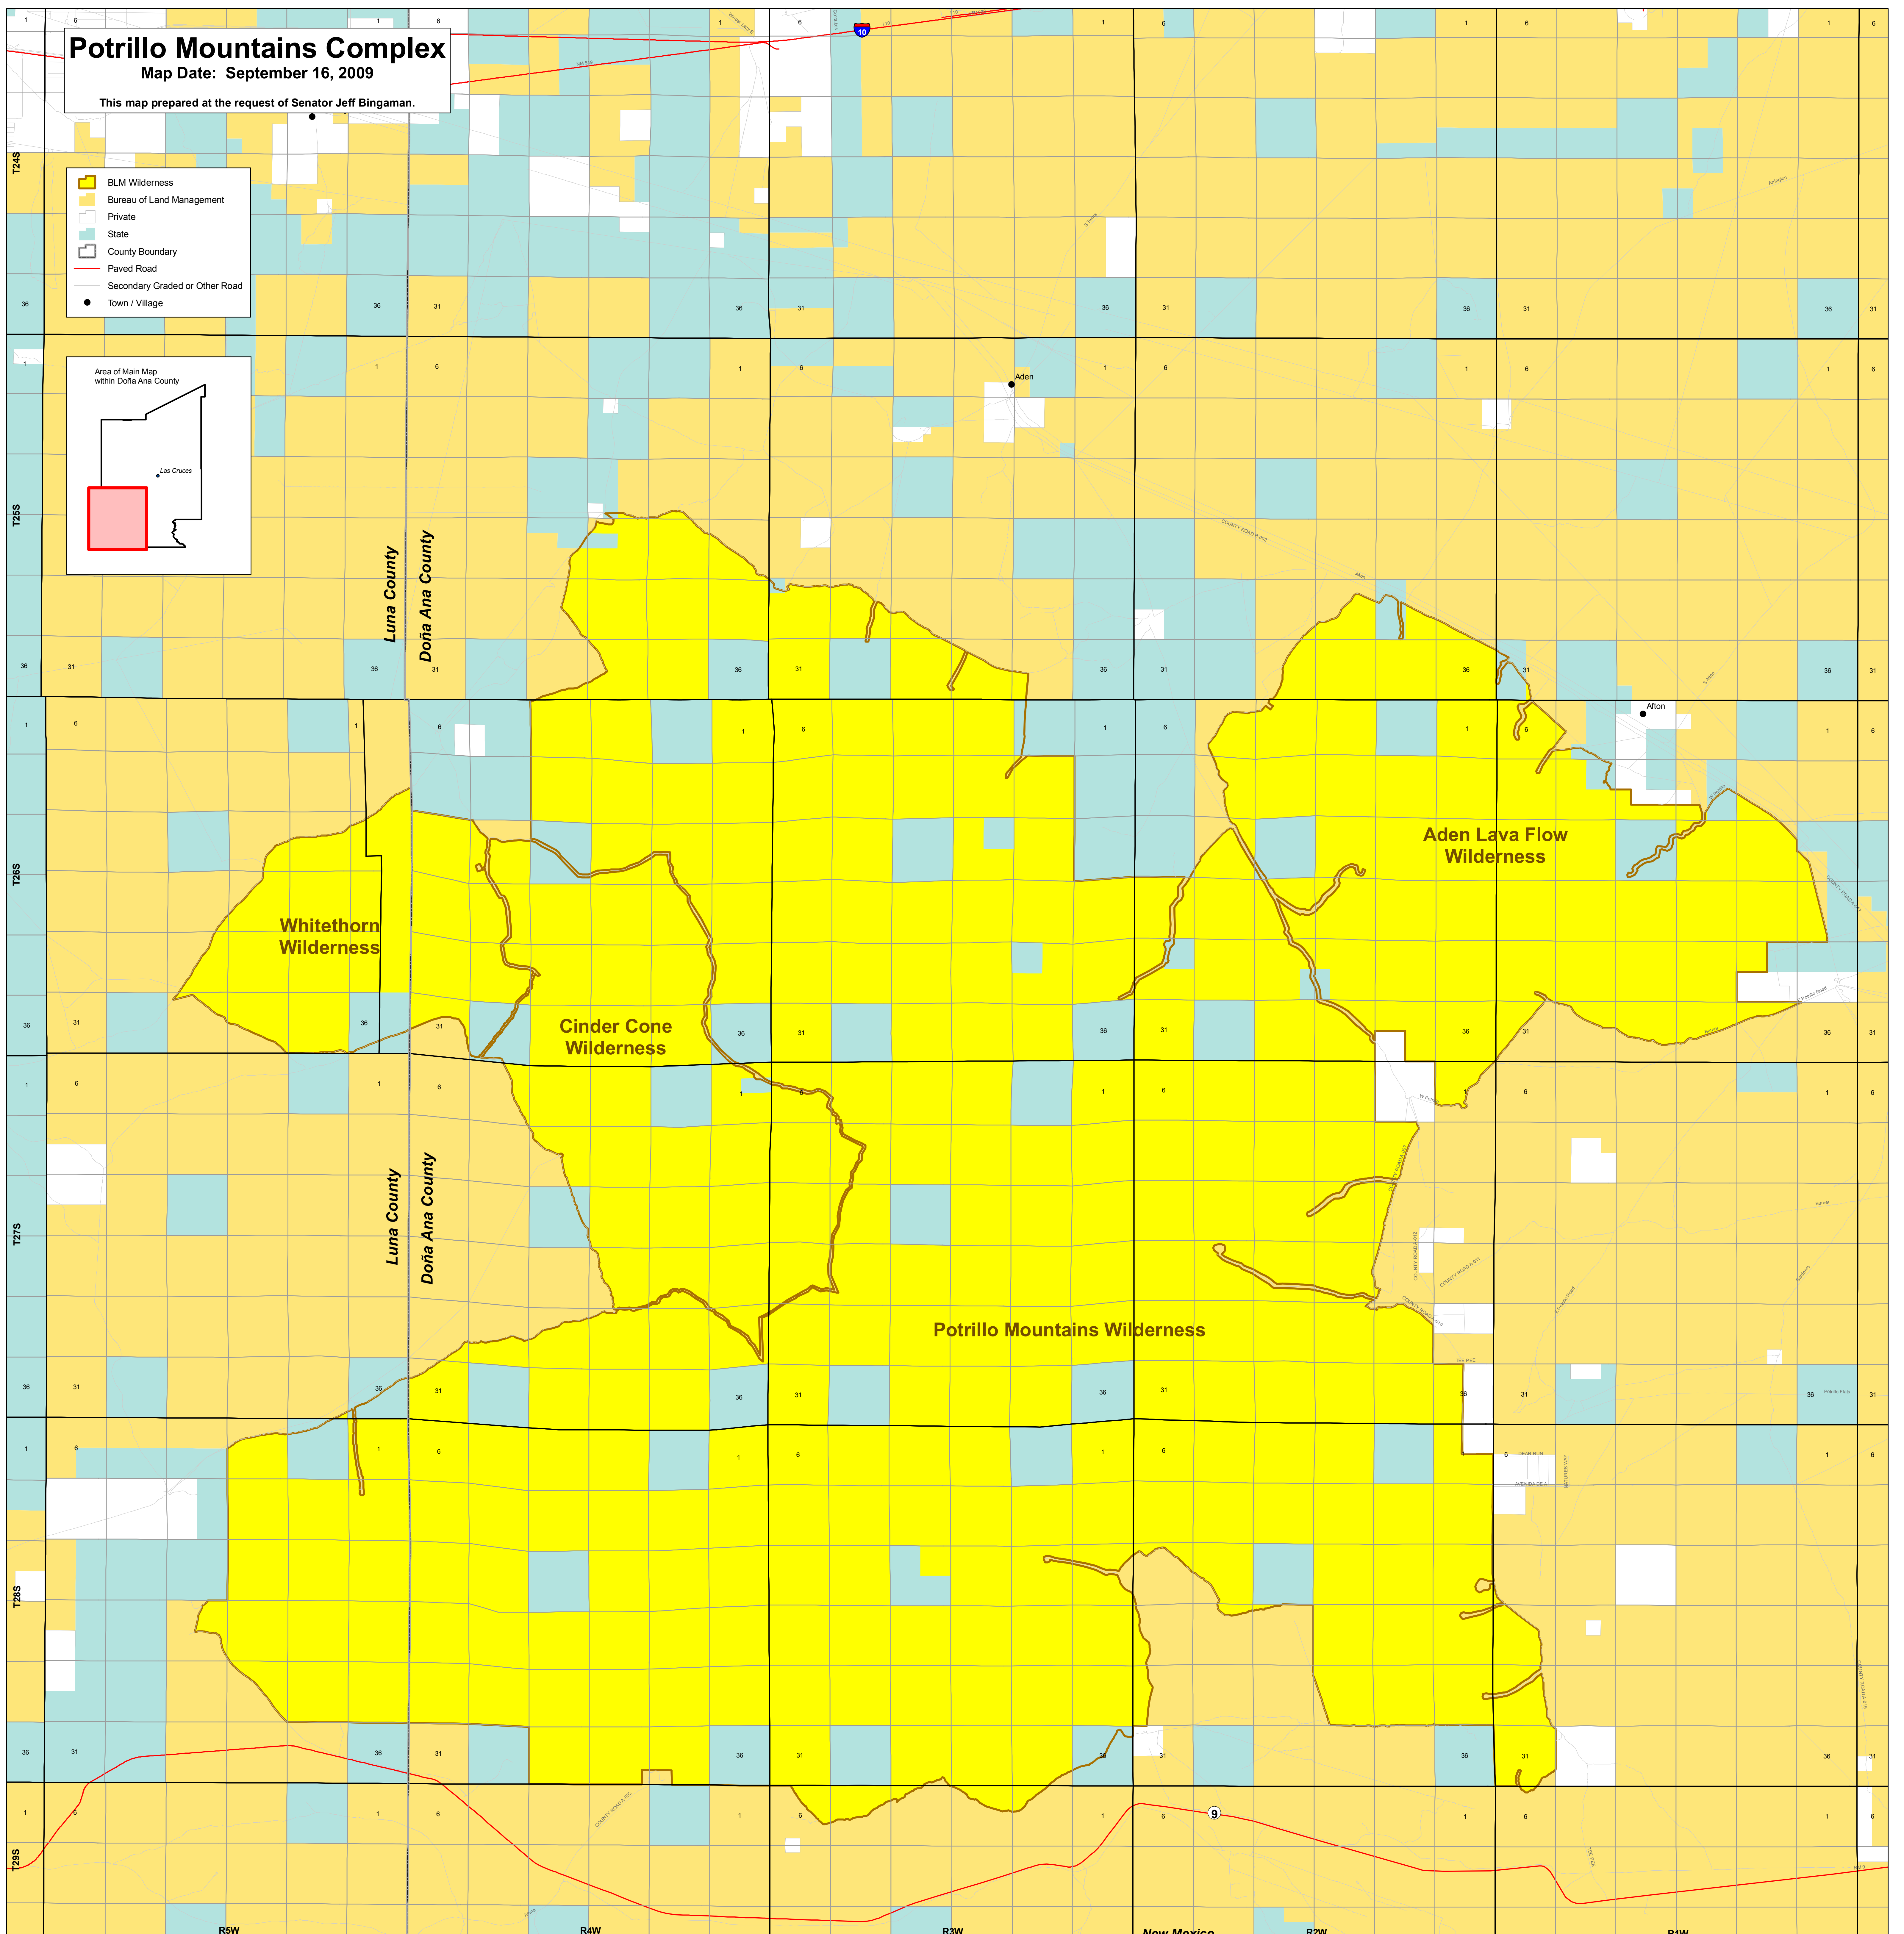

Potrillo Mountains Complex

Map Date: September 16, 2009

This map prepared at the request of Senator Jeff Bingaman.

- BLM Wilderness
- Bureau of Land Management
- Private
- State
- County Boundary
- Paved Road
- Secondary Graded or Other Road
- Town / Village

1:60,000

This map is intended to be plotted at 34" x 36".

New Mexico
Mexico